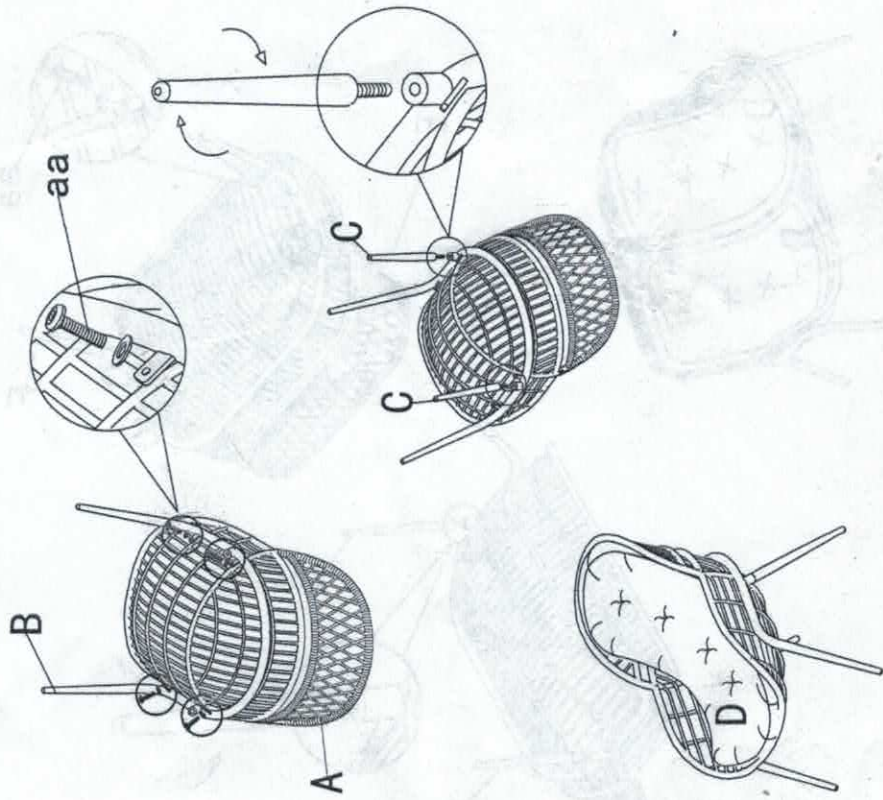

Herrin 4 Pc outdoor sofa set
 266-444

Assembly Instruction

A 2pcs		D 2pcs	
B 2pcs		aa 8pcs	
C 4pcs		bb 1pc	

		
D 2pcs	aa 4pcs M6*15	bb 1pc

		
E 1pc	F 1pc	C 2pcs

	
G 1pc	H 4pcs

		
I 1pc	aa 8 pcs M6*15	bb 1pc