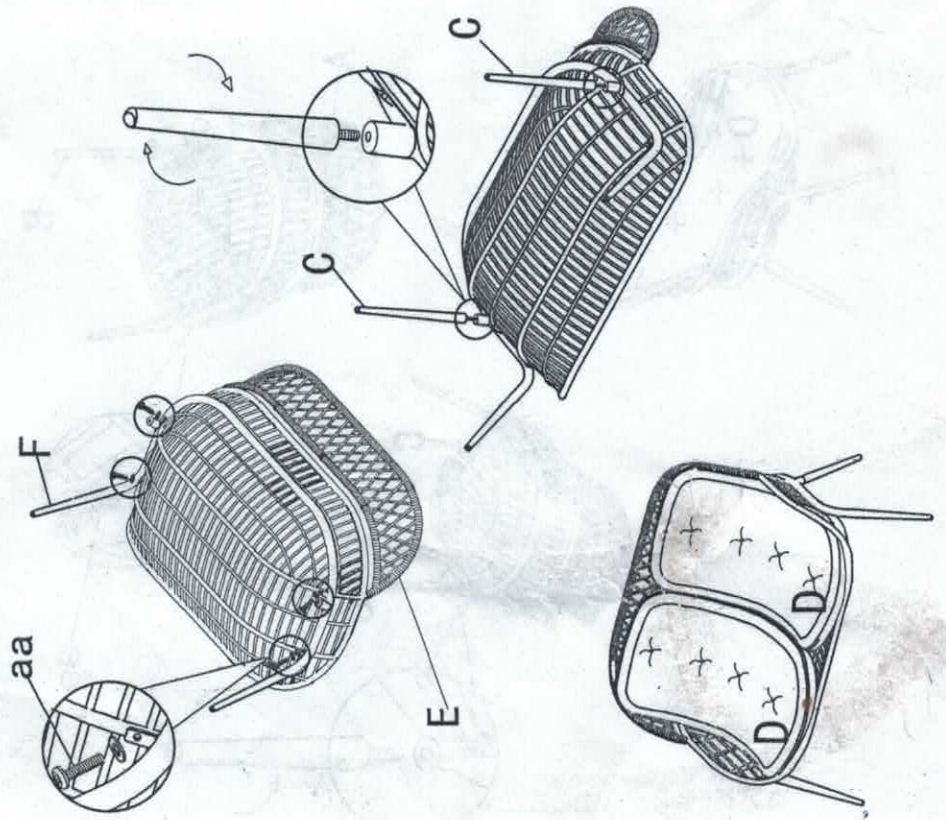

Herrin 4 Pc outdoor sofa set
 266-444

Assembly Instruction

A 2pcs		D 2pcs	
B 2pcs		aa 8pcs	
C 4pcs		bb 1pc	

		
D 2pcs	aa 4pcs M6*15	bb 1pc

		
E 1pc	F 1pc	C 2pcs

	
G 1pc	H 4pcs

		
I 1pc	aa 8 pcs M6*15	bb 1pc